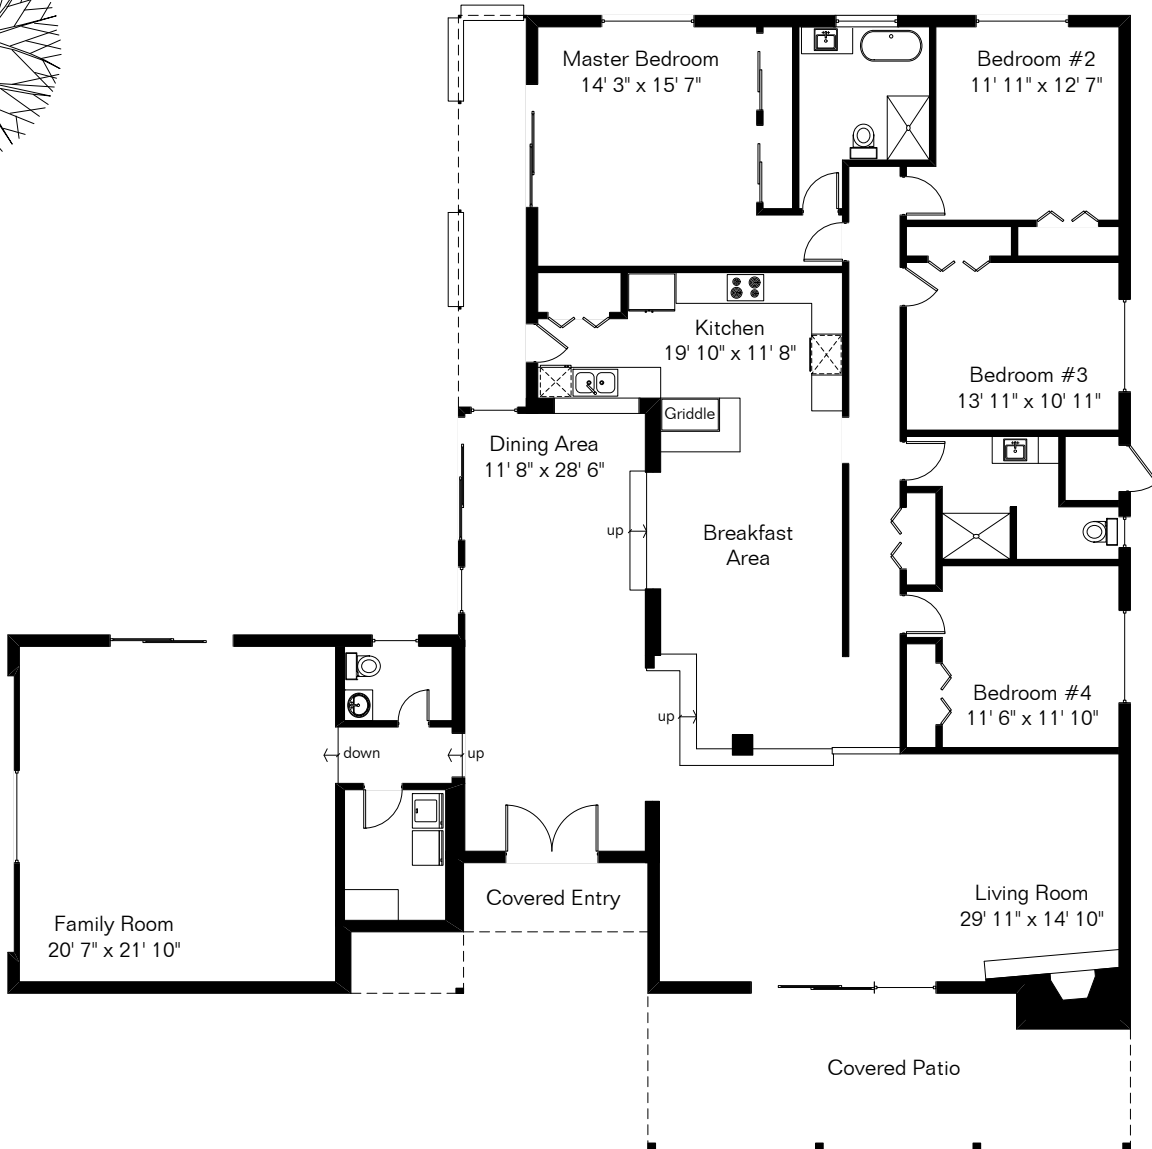

The square footages and room size information are deemed to be reliable but are not guaranteed and should be independently verified.

9601 E Bush Hill Pl

Ramada is farther from house than shown

Living Area 3,201 Sq Ft

Pool Area

Site Visit September 2016

0 ft. 6 ft. 10 ft. 20 ft.

Copyright 2016 Floor Plans First! LLC
All Rights Reserved.

www.FloorPlansFirst.com

Toll Free (877) 887-1500
Voice (520) 881-1500
Fax (520) 791-7701